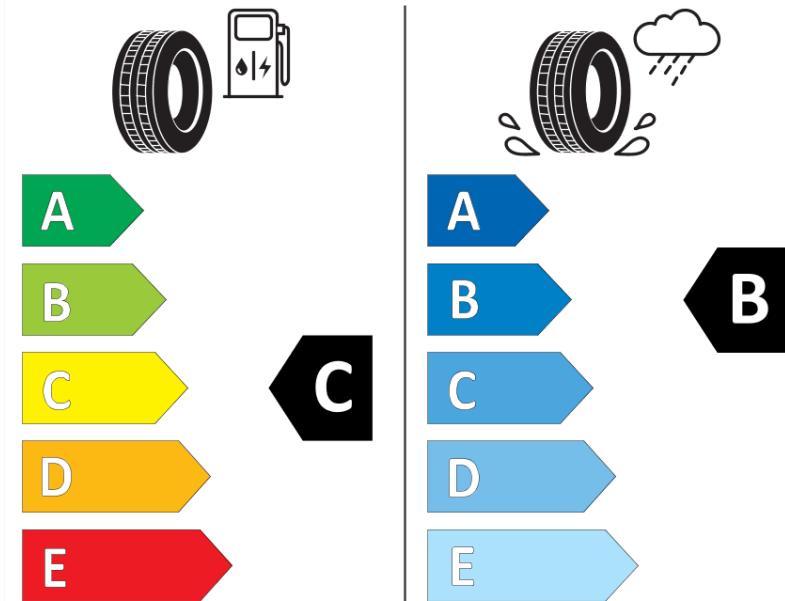

Product Information Sheet

Delegated Regulation (EU) 2020/740

Supplier name or trademark	MICHELIN
Commercial name or trade designation	PILOT SPORT EV A MO1
Tyre type identifier	069138
Tyre size designation	265/35ZR21
Load-capacity index	101
Speed category symbol	Y
Fuel efficiency class	C
Wet grip class	B
External rolling noise class	B
External rolling noise value	71 dB
Severe snow tyre	No
Ice tyre	No
Date of start of production	52/21
Date of end of production	
Load version	XL
Additional information	265/35 ZR21 101Y XL PILOT SPORT EV ACOUSTIC MO1 MI

ENERG

MICHELIN

069138

265/35ZR21 101 Y XL

C1

2020/740