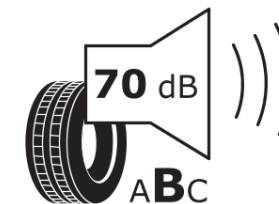

ENERG

MICHELIN

071085

235/40R19 96 W XL

C1