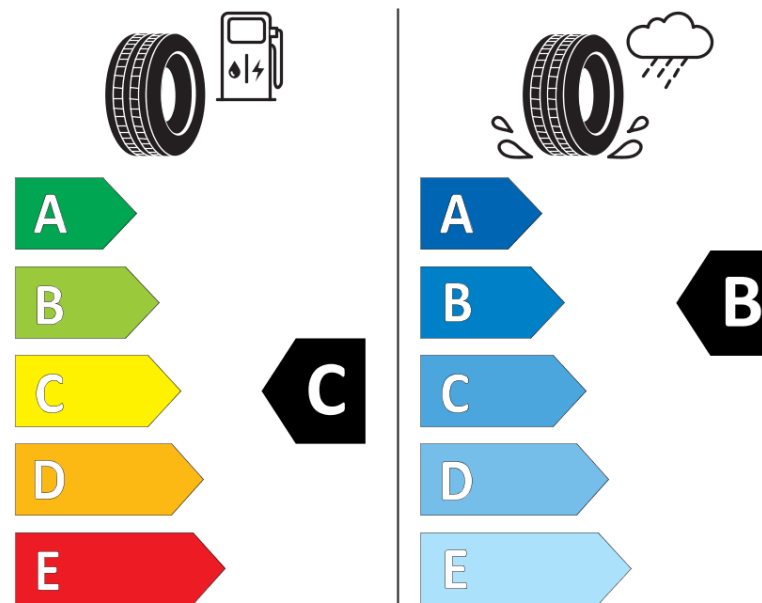

Product Information Sheet

Delegated Regulation (EU) 2020/740

Supplier name or trademark	BFGOODRICH
Commercial name or trade designation	G-FORCE WINTER2
Tyre type identifier	071339
Tyre size designation	225/55R17
Load-capacity index	97
Speed category symbol	H
Fuel efficiency class	C
Wet grip class	B
External rolling noise class	A
External rolling noise value	69 dB
Severe snow tyre	Yes
Ice tyre	No
Date of start of production	09/21
Date of end of production	
Load version	SL
Additional information	225/55 R17 97H TL G-FORCE WINTER2 GO

ENERG

BFGoodrich

071339

225/55R17 97 H

C1

2020/740