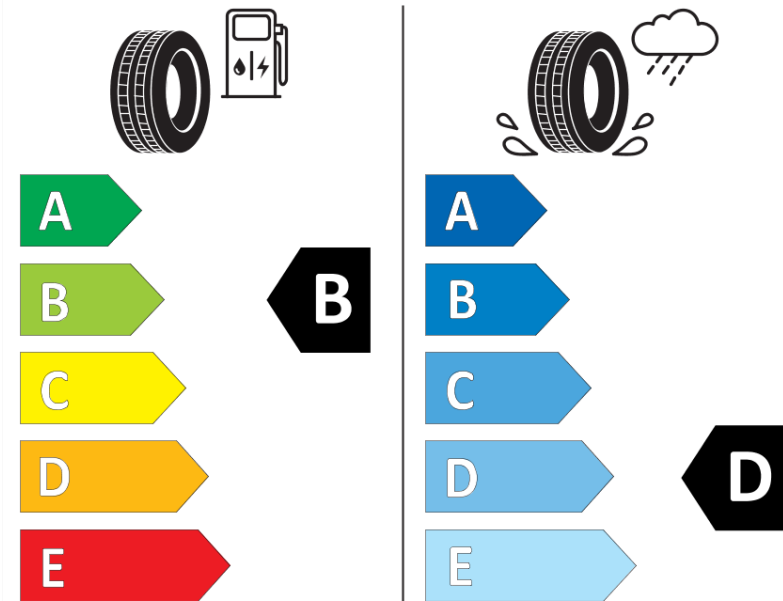

Product Information Sheet

Delegated Regulation (EU) 2020/740

Supplier name or trademark	MICHELIN
Commercial name or trade designation	PILOT ALPIN 5 SUV
Tyre type identifier	072110
Tyre size designation	325/35R22
Load-capacity index	114
Speed category symbol	W
Fuel efficiency class	B
Wet grip class	D
External rolling noise class	A
External rolling noise value	72 dB
Severe snow tyre	Yes
Ice tyre	No
Date of start of production	05/21
Date of end of production	
Load version	XL
Additional information	325/35 R22 114W XL TL PILOT ALPIN 5 SUV MI

ENERG

MICHELIN

072110

325/35R22 114 W XL

C1