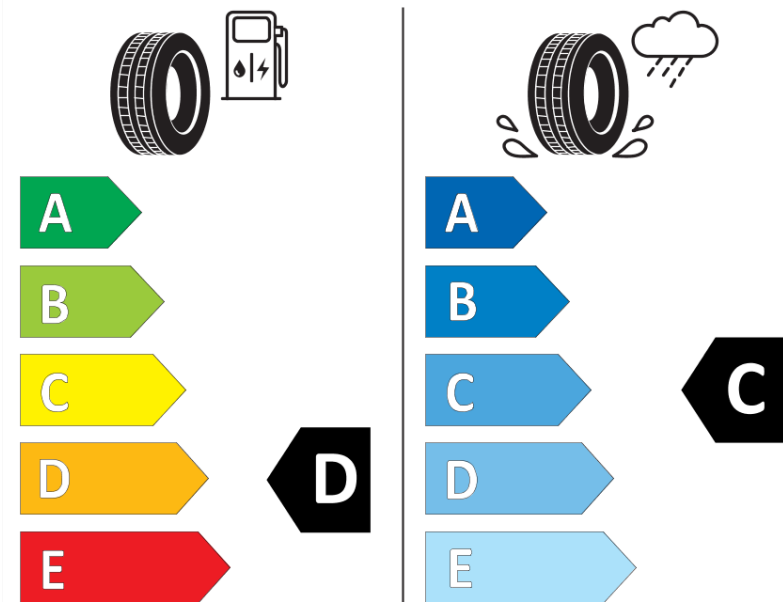

Product Information Sheet

Delegated Regulation (EU) 2020/740

Supplier name or trademark	RIKEN
Commercial name or trade designation	CARGO
Tyre type identifier	072197
Tyre size designation	195/70R15C
Load-capacity index	104
Load-capacity index (Load index for Dual mounting)	102
Speed category symbol	R
Fuel efficiency class	D
Wet grip class	C
External rolling noise class	B
External rolling noise value	72 dB
Severe snow tyre	No
Date of start of production	09/13
Date of end of production	
Additional information	195/70 R 15C 104/102R TL CARGO RI
Load-capacity index (Single Load index for additional service description)	
Load-capacity index (Dual Load index for additional service description)	
Speed category symbol (for Additional Service Description)	

ENERG

RIKEN

072197

195/70R15C 104/102 R

C2

2020/740