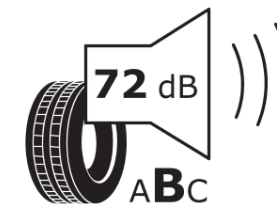

ENERG

RIKEN

072197

195/70R15C 104/102 R

C2