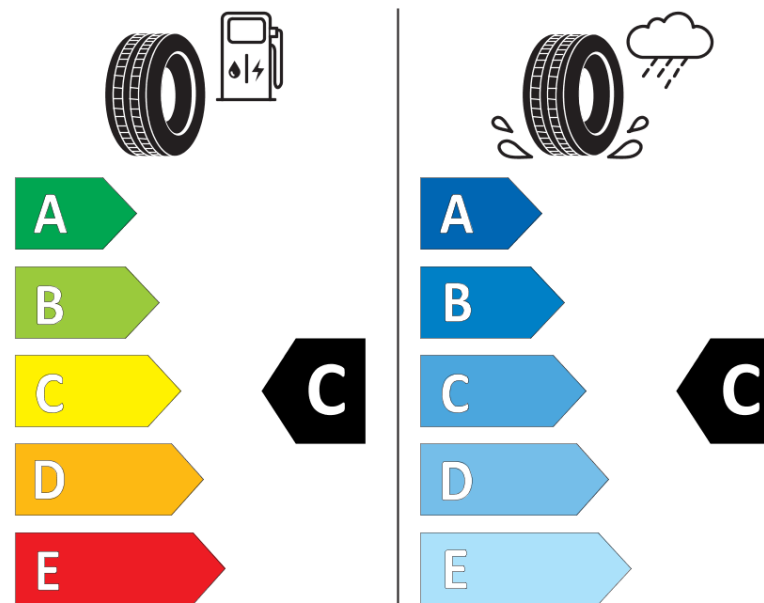

### Product Information Sheet

Delegated Regulation (EU) 2020/740

Supplier name or trademark	<b>KORMORAN</b>
Commercial name or trade designation	<b>ROAD PERFORMANCE</b>
Tyre type identifier	<b>072578</b>
Tyre size designation	<b>205/55R16</b>
Load-capacity index	<b>91</b>
Speed category symbol	<b>H</b>
Fuel efficiency class	<b>C</b>
Wet grip class	<b>C</b>
External rolling noise class	<b>B</b>
External rolling noise value	<b>71 dB</b>
Severe snow tyre	<b>No</b>
Ice tyre	<b>No</b>
Date of start of production	<b>30/16</b>
Date of end of production	
Load version	<b>SL</b>
Additional information	<b>205/55 R16 91H TL ROAD PERFORMANCE KO</b>

# ENERG

**KORMORAN**

072578

205/55R16 91 H

C1

2020/740