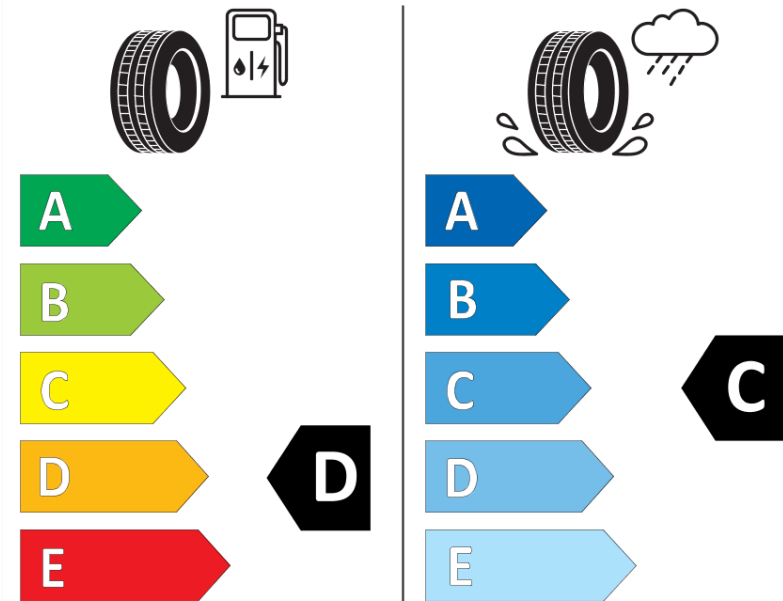

Product Information Sheet

Delegated Regulation (EU) 2020/740

Supplier name or trademark	STRIAL
Commercial name or trade designation	SUV WINTER
Tyre type identifier	072958
Tyre size designation	215/65R17
Load-capacity index	99
Speed category symbol	V
Fuel efficiency class	D
Wet grip class	C
External rolling noise class	B
External rolling noise value	70 dB
Severe snow tyre	Yes
Ice tyre	No
Date of start of production	30/18
Date of end of production	
Load version	SL
Additional information	215/65 R17 99V TL SUV WINTER S4

ENERG

STRIAL

072958

215/65R17 99 V

C1

2020/740