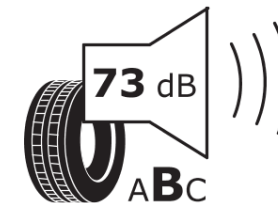

ENERG

MICHELIN

076651

225/55R17C 104/102 H

C2