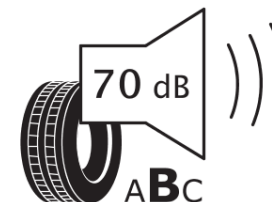

## Product Information Sheet

Delegated Regulation (EU) 2020/740

Supplier name or trademark	<b>KLEBER</b>
Commercial name or trade designation	<b>DYNAXER HP5</b>
Tyre type identifier	<b>077525</b>
Tyre size designation	<b>245/35R18</b>
Load-capacity index	<b>92</b>
Speed category symbol	<b>Y</b>
Fuel efficiency class	<b>C</b>
Wet grip class	<b>A</b>
External rolling noise class	<b>B</b>
External rolling noise value	<b>70 dB</b>
Severe snow tyre	<b>No</b>
Ice tyre	<b>No</b>
Date of start of production	<b>35/24</b>
Date of end of production	
Load version	<b>XL</b>
Additional information	<b>245/35 R18 92Y XL TL DYNAXER HP5 KL</b>

# ENERG

KLEBER

077525

245/35R18 92 Y XL

C1

2020/740