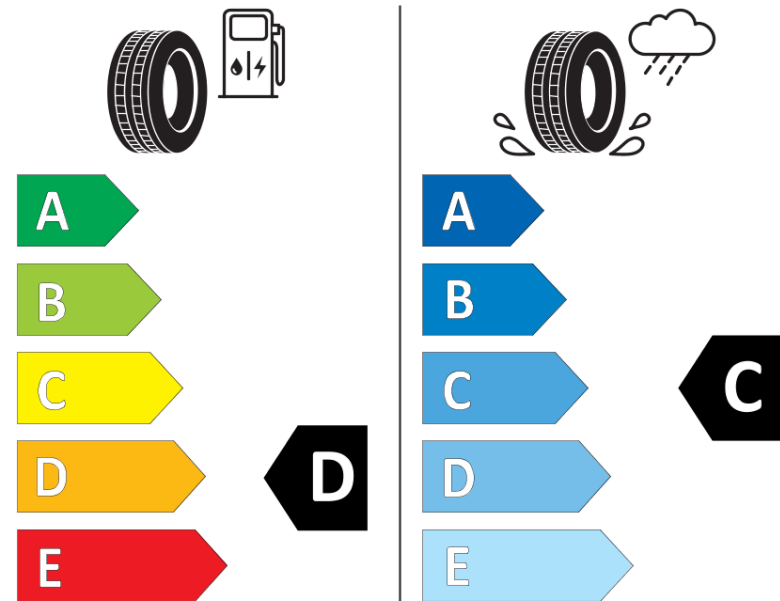

Product Information Sheet

Delegated Regulation (EU) 2020/740

Supplier name or trademark	MICHELIN
Commercial name or trade designation	LATITUDE CROSS DT
Tyre type identifier	078080
Tyre size designation	225/65R17
Load-capacity index	102
Speed category symbol	H
Fuel efficiency class	D
Wet grip class	C
External rolling noise class	B
External rolling noise value	71 dB
Severe snow tyre	No
Ice tyre	No
Date of start of production	51/12
Date of end of production	
Load version	SL
Additional information	225/65 R17 102H TL LATITUDE CROSS DT MI

ENERG

MICHELIN

078080

225/65R17 102 H

C1