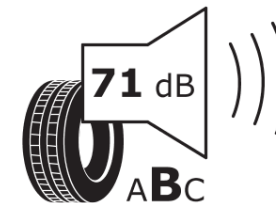

Product Information Sheet

Delegated Regulation (EU) 2020/740

Supplier name or trademark	MICHELIN
Commercial name or trade designation	LATITUDE CROSS DT
Tyre type identifier	078080
Tyre size designation	225/65R17
Load-capacity index	102
Speed category symbol	H
Fuel efficiency class	D
Wet grip class	C
External rolling noise class	B
External rolling noise value	71 dB
Severe snow tyre	No
Ice tyre	No
Date of start of production	51/12
Date of end of production	
Load version	SL
Additional information	225/65 R17 102H TL LATITUDE CROSS DT MI

ENERG

MICHELIN

078080

225/65R17 102 H

C1

2020/740