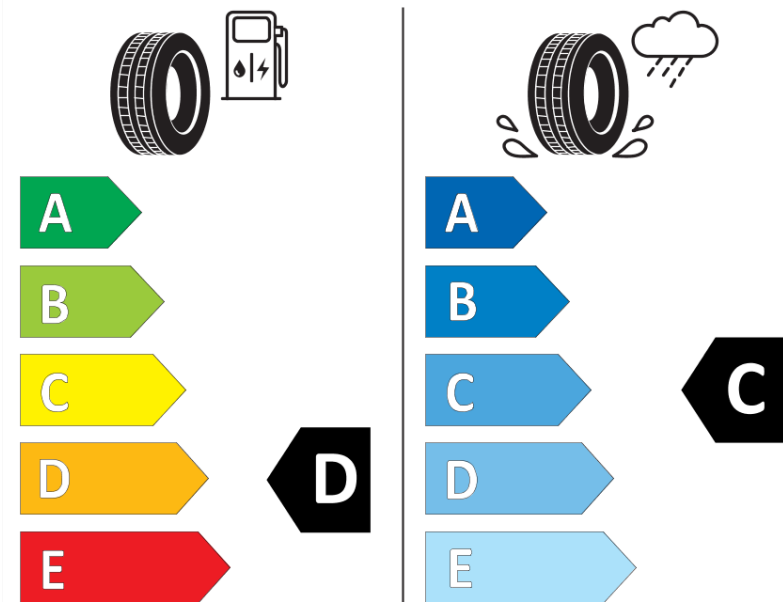

Product Information Sheet

Delegated Regulation (EU) 2020/740

Supplier name or trademark	RIKEN
Commercial name or trade designation	ALL SEASON
Tyre type identifier	079536
Tyre size designation	185/65R14
Load-capacity index	86
Speed category symbol	H
Fuel efficiency class	D
Wet grip class	C
External rolling noise class	B
External rolling noise value	69 dB
Severe snow tyre	Yes
Ice tyre	No
Date of start of production	20/18
Date of end of production	
Load version	SL
Additional information	185/65 R14 86H TL ALL SEASON RI

ENERG

RIKEN

079536

185/65R14 86 H

C1