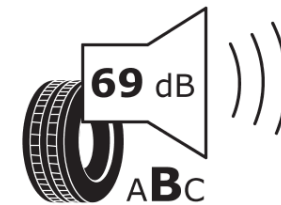

Product Information Sheet

Delegated Regulation (EU) 2020/740

Supplier name or trademark	MICHELIN
Commercial name or trade designation	PRIMACY 3
Tyre type identifier	085223
Tyre size designation	215/55R16
Load-capacity index	93
Speed category symbol	H
Fuel efficiency class	C
Wet grip class	A
External rolling noise class	B
External rolling noise value	69 dB
Severe snow tyre	No
Ice tyre	No
Date of start of production	51/12
Date of end of production	
Load version	SL
Additional information	215/55 R16 93H TL PRIMACY 3 GRNX MI

ENERG

MICHELIN

085223

215/55R16 93 H

C1

2020/740