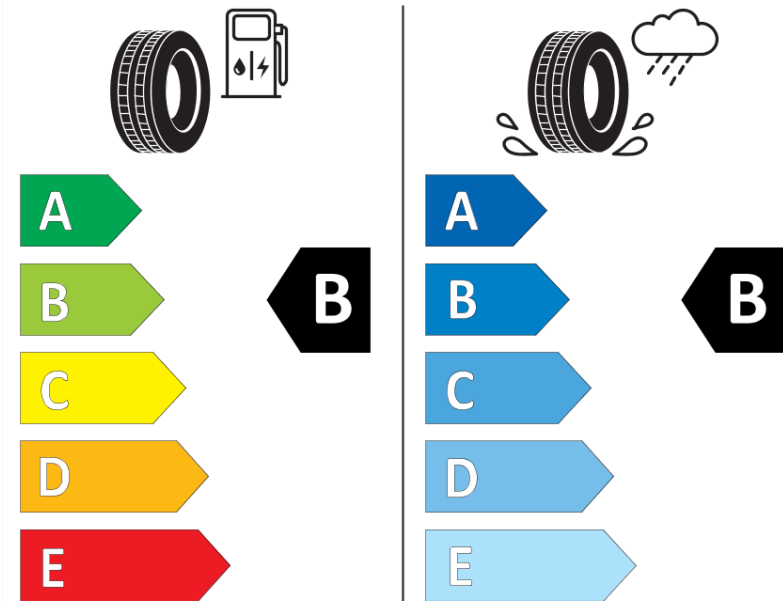

Product Information Sheet

Delegated Regulation (EU) 2020/740

Supplier name or trademark	MICHELIN
Commercial name or trade designation	PILOT SPORT EV LTS
Tyre type identifier	088028
Tyre size designation	255/50R20
Load-capacity index	109
Speed category symbol	W
Fuel efficiency class	B
Wet grip class	B
External rolling noise class	B
External rolling noise value	72 dB
Severe snow tyre	No
Ice tyre	No
Date of start of production	14/22
Date of end of production	
Load version	XL
Additional information	255/50R20 109W XL PILOT SPORT EV LTS SELFSEAL MI

ENERG

MICHELIN

088028

255/50R20 109 W XL

C1