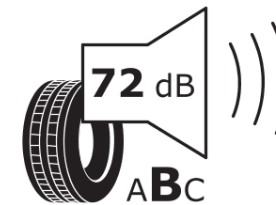

ENERG

MICHELIN

088028

255/50R20 109 W XL

C1