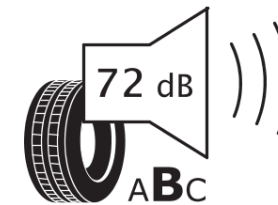

Product Information Sheet

Delegated Regulation (EU) 2020/740

Supplier name or trademark	MICHELIN
Commercial name or trade designation	CROSSCLIMATE 3 SPORT
Tyre type identifier	088206
Tyre size designation	275/45R21
Load-capacity index	110
Speed category symbol	Y
Fuel efficiency class	B
Wet grip class	A
External rolling noise class	B
External rolling noise value	72 dB
Severe snow tyre	Yes
Ice tyre	No
Date of start of production	09/25
Date of end of production	
Load version	XL
Additional information	275/45R21 110Y XL CROSSCLIMATE 3 SPORT

ENERG

MICHELIN

088206

275/45R21 110 Y XL

C1

2020/740