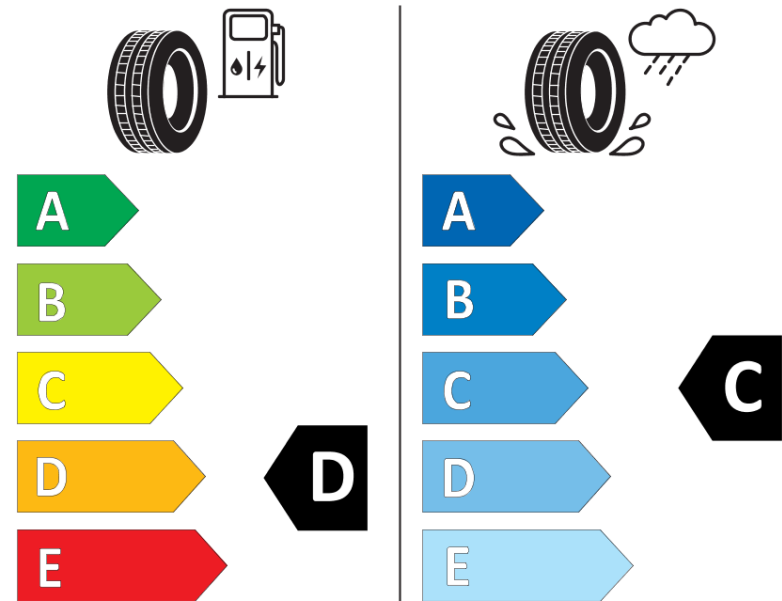

Product Information Sheet

Delegated Regulation (EU) 2020/740

Supplier name or trademark	MICHELIN
Commercial name or trade designation	PILOT SUPER SPORT
Tyre type identifier	089138
Tyre size designation	P285/30ZR19
Load-capacity index	94
Speed category symbol	(Y)
Fuel efficiency class	D
Wet grip class	C
External rolling noise class	B
External rolling noise value	74 dB
Severe snow tyre	No
Ice tyre	No
Date of start of production	48/10
Date of end of production	
Load version	SL
Additional information	P285/30ZR19 (94Y) TL PILOT SUPER SPORT ZP MI

ENERG

MICHELIN

089138

285/30ZR19 (94Y)

C1

2020/740