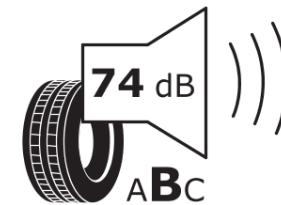

Product Information Sheet

Delegated Regulation (EU) 2020/740

Supplier name or trademark	MICHELIN
Commercial name or trade designation	PILOT SUPER SPORT
Tyre type identifier	089138
Tyre size designation	P285/30ZR19
Load-capacity index	94
Speed category symbol	(Y)
Fuel efficiency class	D
Wet grip class	C
External rolling noise class	B
External rolling noise value	74 dB
Severe snow tyre	No
Ice tyre	No
Date of start of production	48/10
Date of end of production	
Load version	SL
Additional information	P285/30ZR19 (94Y) TL PILOT SUPER SPORT ZP MI

ENERG

MICHELIN

089138

285/30ZR19 (94Y)

C1

2020/740