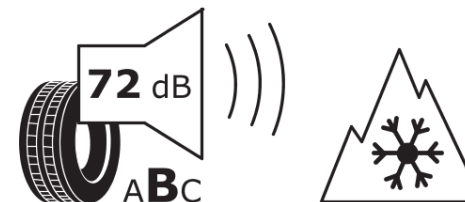

KLEBER

090590

225/70R15C 112/110 R

C2