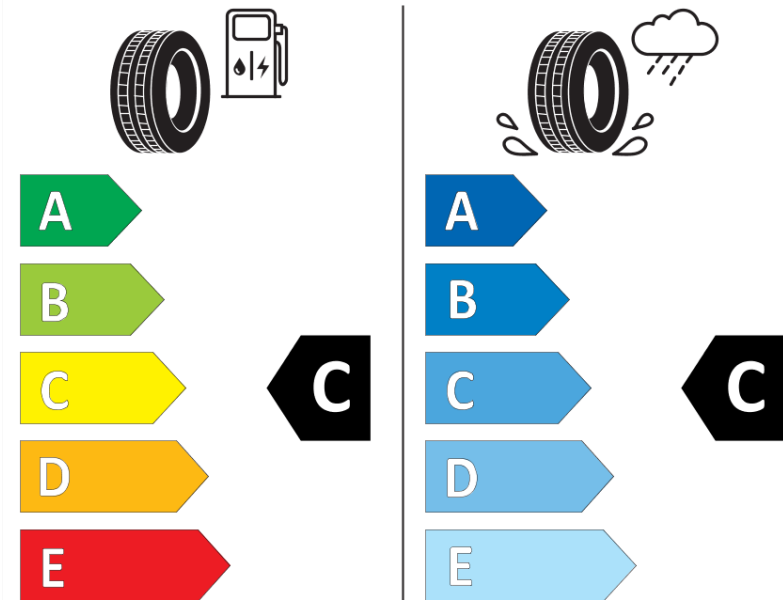

## Product Information Sheet

Delegated Regulation (EU) 2020/740

Supplier name or trademark	<b>MICHELIN</b>
Commercial name or trade designation	<b>PILOT ALPIN 5</b>
Tyre type identifier	<b>090828</b>
Tyre size designation	<b>295/40R20</b>
Load-capacity index	<b>110</b>
Speed category symbol	<b>V</b>
Fuel efficiency class	<b>C</b>
Wet grip class	<b>C</b>
External rolling noise class	<b>B</b>
External rolling noise value	<b>72 dB</b>
Severe snow tyre	<b>Yes</b>
Ice tyre	<b>No</b>
Date of start of production	<b>35/24</b>
Date of end of production	
Load version	<b>XL</b>
Additional information	<b>295/40R20 110V XL PILOT ALPIN 5 ACOUSTIC MO1 MI</b>

# ENERG

**MICHELIN**

090828

295/40R20 110 V XL

C1

2020/740