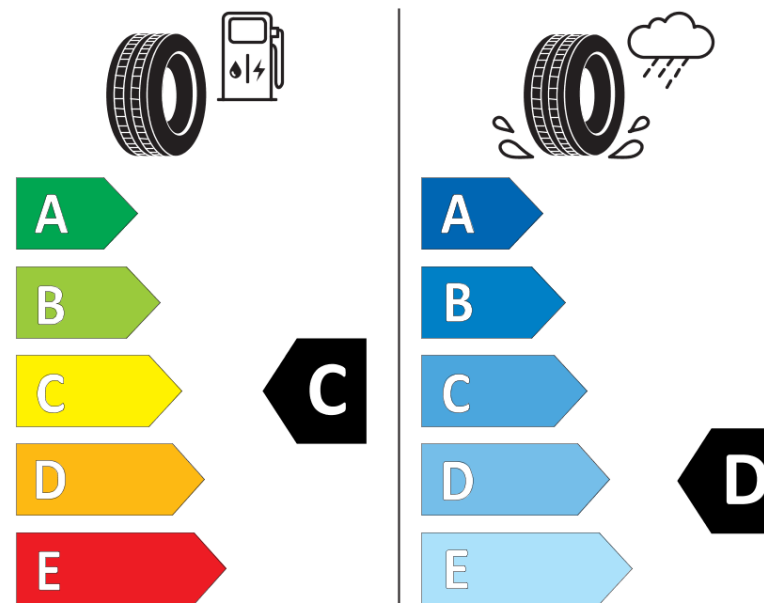

Product Information Sheet

Delegated Regulation (EU) 2020/740

Supplier name or trademark	KORMORAN
Commercial name or trade designation	ALL SEASON SUV
Tyre type identifier	091499
Tyre size designation	235/65R17
Load-capacity index	108
Speed category symbol	H
Fuel efficiency class	C
Wet grip class	D
External rolling noise class	A
External rolling noise value	68 dB
Severe snow tyre	Yes
Ice tyre	No
Date of start of production	22/19
Date of end of production	
Load version	XL
Additional information	235/65 R17 108H XL TL ALL SEASON SUV KO

ENERG

KORMORAN

091499

235/65R17 108 H

C1