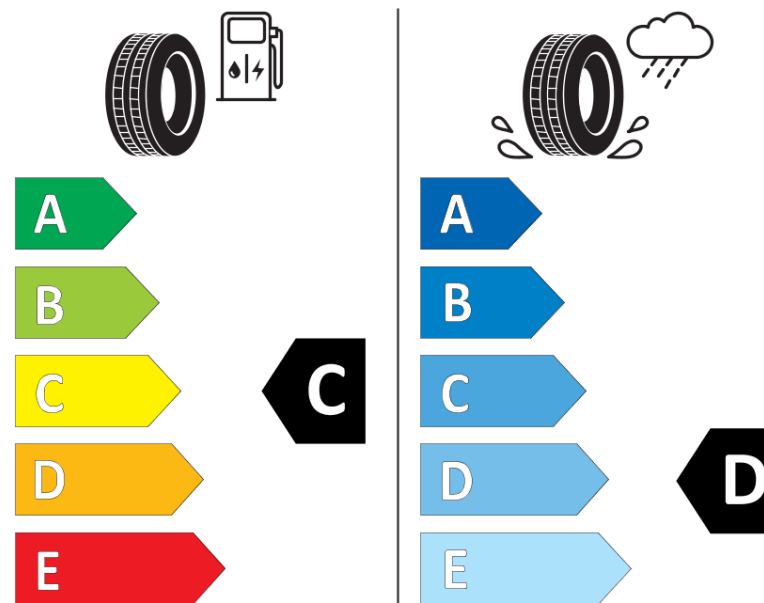

Product Information Sheet

Delegated Regulation (EU) 2020/740

Supplier name or trademark	KORMORAN
Commercial name or trade designation	SUV SNOW
Tyre type identifier	091801
Tyre size designation	275/40R20
Load-capacity index	106
Speed category symbol	V
Fuel efficiency class	C
Wet grip class	D
External rolling noise class	B
External rolling noise value	73 dB
Severe snow tyre	Yes
Ice tyre	No
Date of start of production	30/18
Date of end of production	
Load version	XL
Additional information	275/40 R20 106V XL TL SUV SNOW KO

ENERG

KORMORAN

091801

275/40R20 106 V

C1