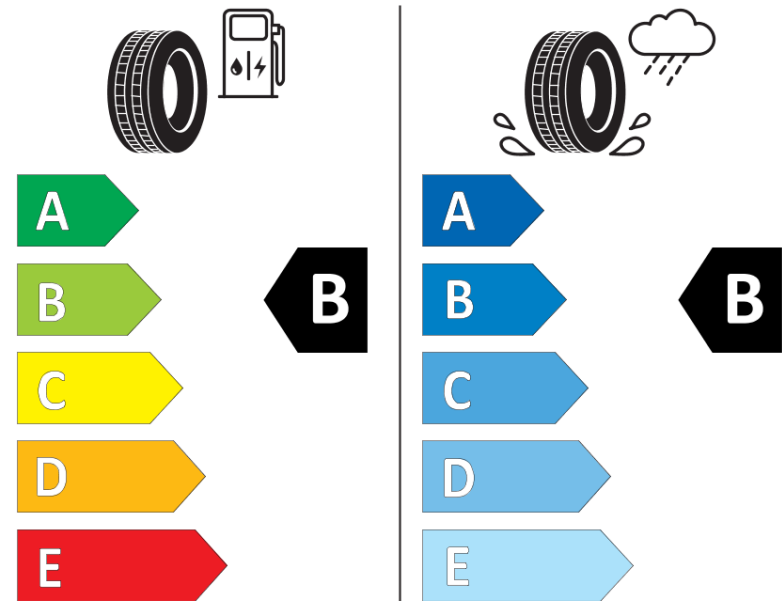

Product Information Sheet

Delegated Regulation (EU) 2020/740

Supplier name or trademark	MICHELIN
Commercial name or trade designation	ALPIN 7
Tyre type identifier	094926
Tyre size designation	235/55R17
Load-capacity index	103
Speed category symbol	V
Fuel efficiency class	B
Wet grip class	B
External rolling noise class	B
External rolling noise value	71 dB
Severe snow tyre	Yes
Ice tyre	No
Date of start of production	48/22
Date of end of production	
Load version	XL
Additional information	235/55R17 103V XL ALPIN 7 MI

ENERG

MICHELIN

094926

235/55R17 103 V XL

C1

2020/740