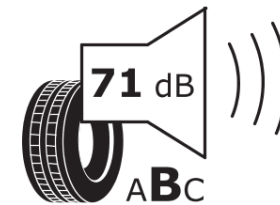

Product Information Sheet

Delegated Regulation (EU) 2020/740

Supplier name or trademark	MICHELIN
Commercial name or trade designation	ALPIN 7
Tyre type identifier	094926
Tyre size designation	235/55R17
Load-capacity index	103
Speed category symbol	V
Fuel efficiency class	B
Wet grip class	B
External rolling noise class	B
External rolling noise value	71 dB
Severe snow tyre	Yes
Ice tyre	No
Date of start of production	48/22
Date of end of production	
Load version	XL
Additional information	235/55R17 103V XL ALPIN 7 MI

ENERG

MICHELIN

094926

235/55R17 103 V XL

C1

2020/740