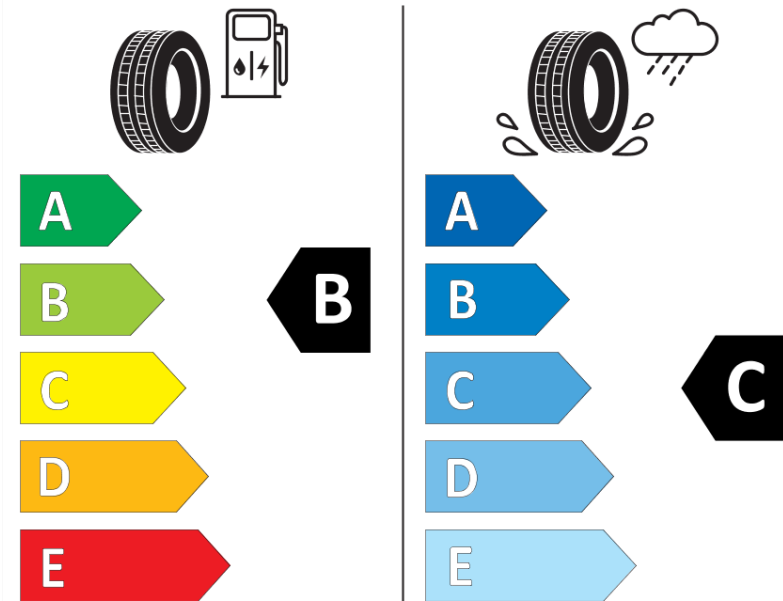

Product Information Sheet

Delegated Regulation (EU) 2020/740

Supplier name or trademark	MICHELIN
Commercial name or trade designation	LATITUDE TOUR HP N1
Tyre type identifier	095304
Tyre size designation	255/55R18
Load-capacity index	109
Speed category symbol	V
Fuel efficiency class	B
Wet grip class	C
External rolling noise class	B
External rolling noise value	71 dB
Severe snow tyre	No
Ice tyre	No
Date of start of production	49/08
Date of end of production	
Load version	XL
Additional information	255/55R18 109V XL TL LATITUDE TOUR HP N1 GRNX MI

ENERG

MICHELIN

095304

255/55R18 109 V

C1