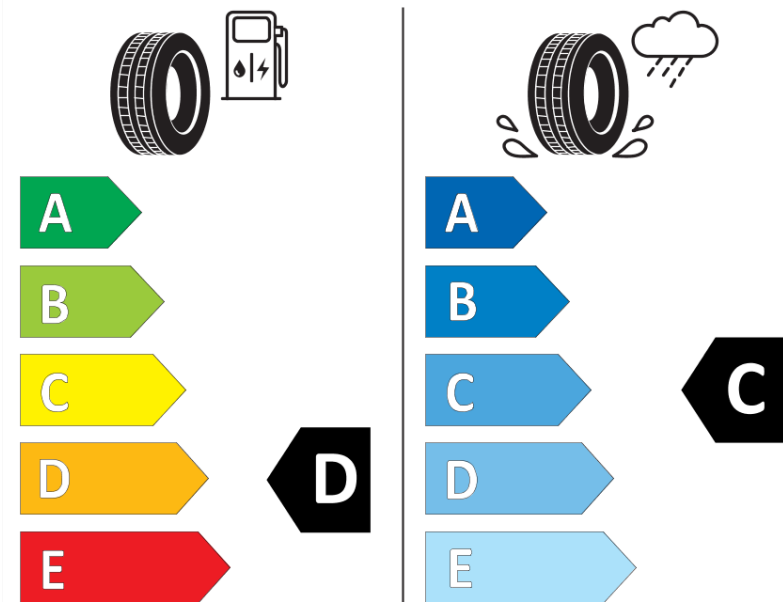

Product Information Sheet

Delegated Regulation (EU) 2020/740

Supplier name or trademark	RIKEN
Commercial name or trade designation	CARGO
Tyre type identifier	095905
Tyre size designation	205/75R16C
Load-capacity index	110
Load-capacity index (Load index for Dual mounting)	108
Speed category symbol	R
Fuel efficiency class	D
Wet grip class	C
External rolling noise class	B
External rolling noise value	72 dB
Severe snow tyre	No
Date of start of production	09/13
Date of end of production	
Additional information	205/75 R 16C 110/108R TL CARGO RI
Load-capacity index (Single Load index for additional service description)	
Load-capacity index (Dual Load index for additional service description)	
Speed category symbol (for Additional Service Description)	

ENERG

RIKEN

095905

205/75R16C 110/108 R

C2

2020/740