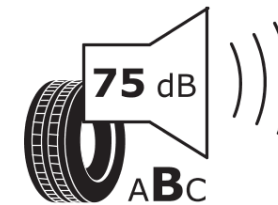

ENERG

MICHELIN

098278

315/30R21 105 Y XL

C1