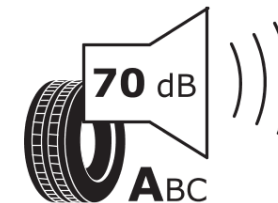

## Product Information Sheet

Delegated Regulation (EU) 2020/740

Supplier name or trademark	<b>MICHELIN</b>
Commercial name or trade designation	<b>CROSSCLIMATE SUV</b>
Tyre type identifier	<b>099724</b>
Tyre size designation	<b>265/60R18</b>
Load-capacity index	<b>114</b>
Speed category symbol	<b>V</b>
Fuel efficiency class	<b>B</b>
Wet grip class	<b>B</b>
External rolling noise class	<b>A</b>
External rolling noise value	<b>70 dB</b>
Severe snow tyre	<b>Yes</b>
Ice tyre	<b>No</b>
Date of start of production	<b>26/16</b>
Date of end of production	
Load version	<b>XL</b>
Additional information	<b>265/60 R18 114V XL TL CROSSCLIMATE SUV MI</b>

# ENERG

**MICHELIN**

099724

265/60R18 114 V

C1

2020/740