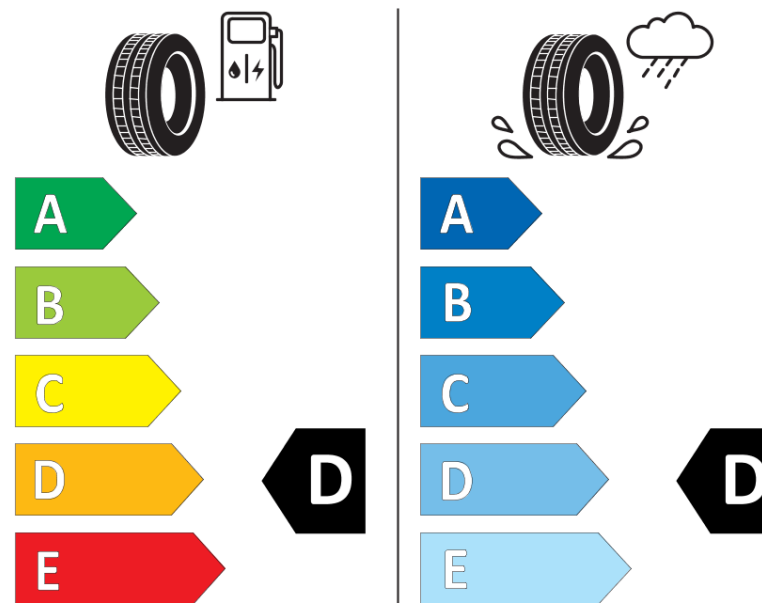

## Product Information Sheet

Delegated Regulation (EU) 2020/740

Supplier name or trademark	TAURUS
Commercial name or trade designation	501
Tyre type identifier	100195
Tyre size designation	175/70R14
Load-capacity index	84
Speed category symbol	T
Fuel efficiency class	D
Wet grip class	D
External rolling noise class	B
External rolling noise value	70 dB
Severe snow tyre	Yes
Ice tyre	No
Date of start of production	43/13
Date of end of production	
Load version	SL
Additional information	175/70 R14 84T TL 501 TA

# ENERG

TAURUS

100195

175/70R14 84 T

C1

2020/740