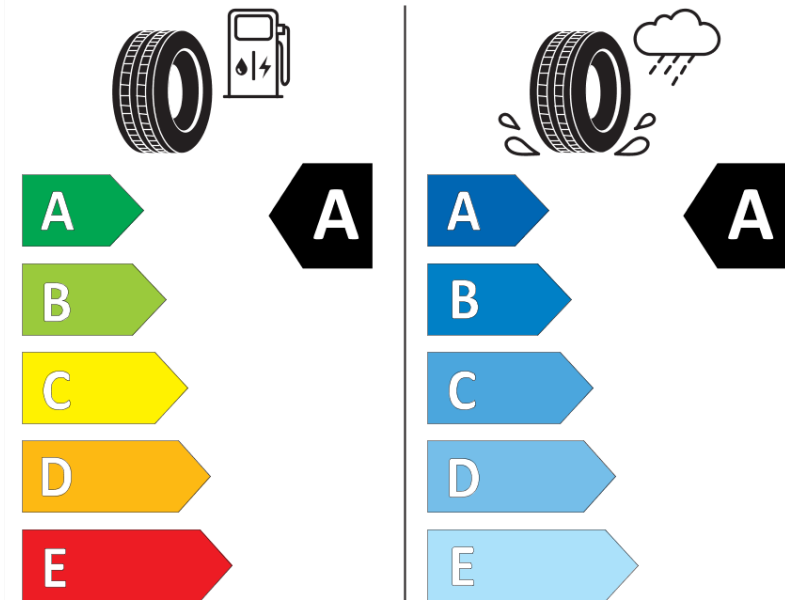

Product Information Sheet

Delegated Regulation (EU) 2020/740

Supplier name or trademark	MICHELIN
Commercial name or trade designation	PRIMACY 4 S2
Tyre type identifier	102122
Tyre size designation	205/45R17
Load-capacity index	88
Speed category symbol	H
Fuel efficiency class	A
Wet grip class	A
External rolling noise class	B
External rolling noise value	70 dB
Severe snow tyre	No
Ice tyre	No
Date of start of production	40/19
Date of end of production	
Load version	XL
Additional information	205/45R17 88H XL TL PRIMACY 4 S2 MI

ENERG

MICHELIN

102122

205/45R17 88 H

C1

2020/740