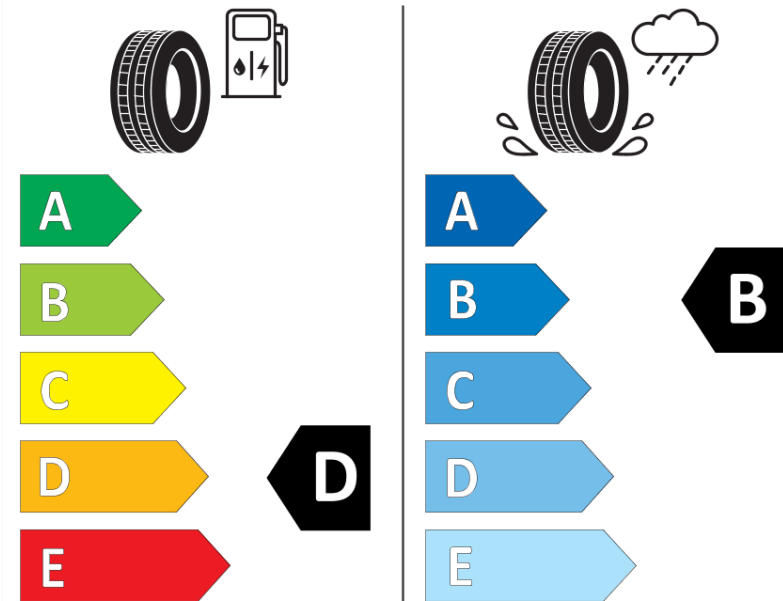

Product Information Sheet

Delegated Regulation (EU) 2020/740

Supplier name or trademark	MICHELIN
Commercial name or trade designation	PILOT SPORT S 5
Tyre type identifier	103128
Tyre size designation	285/30ZR20
Load-capacity index	99
Speed category symbol	(Y)
Fuel efficiency class	D
Wet grip class	B
External rolling noise class	B
External rolling noise value	75 dB
Severe snow tyre	No
Ice tyre	No
Date of start of production	32/24
Date of end of production	
Load version	XL
Additional information	285/30 ZR20 (99Y) XL PILOT SPORT S 5 AML MI

ENERG

MICHELIN

103128

285/30ZR20 (99Y) XL

C1