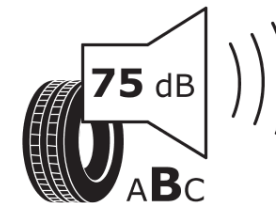

ENERG

MICHELIN

103128

285/30ZR20 (99Y) XL

C1