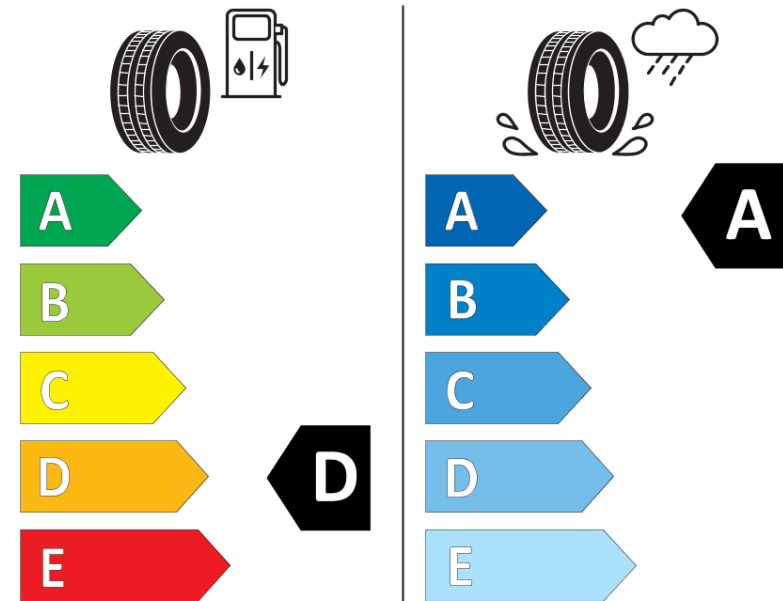

Product Information Sheet

Delegated Regulation (EU) 2020/740

Supplier name or trademark	MICHELIN
Commercial name or trade designation	PILOT SPORT 4
Tyre type identifier	112030
Tyre size designation	215/40ZR18
Load-capacity index	89
Speed category symbol	(Y)
Fuel efficiency class	D
Wet grip class	A
External rolling noise class	B
External rolling noise value	71 dB
Severe snow tyre	No
Ice tyre	No
Date of start of production	45/14
Date of end of production	
Load version	XL
Additional information	215/40 ZR18 (89Y) EXTRA LOAD TL PILOT SPORT 4 MI

ENERG

MICHELIN

112030

215/40ZR18 (89Y) XL

C1