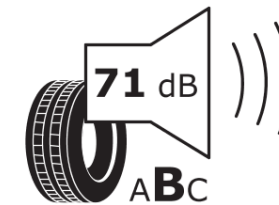

ENERG

MICHELIN

112030

215/40ZR18 (89Y) XL

C1