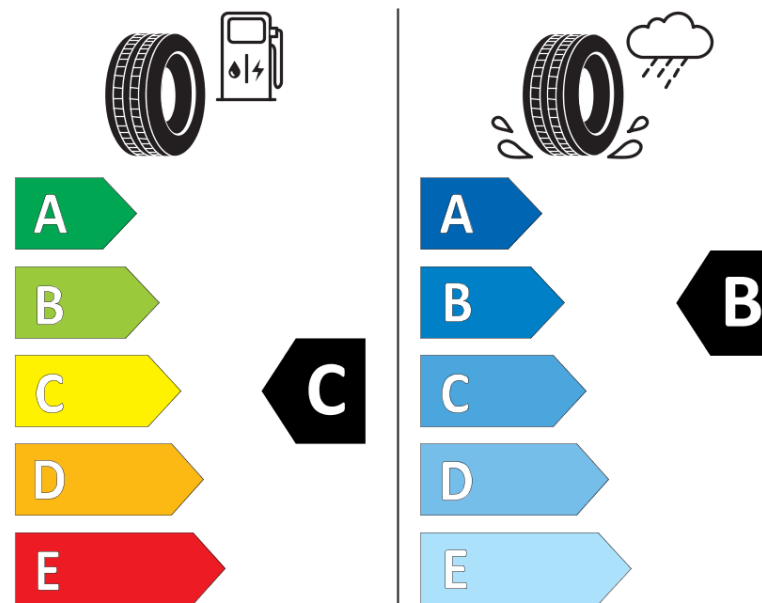

Product Information Sheet

Delegated Regulation (EU) 2020/740

Supplier name or trademark	BFGOODRICH
Commercial name or trade designation	ROUTE CONTROL S VG
Tyre type identifier	112597
Tyre size designation	245/70R17.5
Load-capacity index	136
Load-capacity index (Load index for Dual mounting)	134
Speed category symbol	M
Fuel efficiency class	C
Wet grip class	B
External rolling noise class	A
External rolling noise value	68 dB
Severe snow tyre	Yes
Date of start of production	17/16
Date of end of production	
Additional information	245/70R17.5 ROUTE CONTROL S TL 136/134M VG GO
Load-capacity index (Single Load index for additional service description)	
Load-capacity index (Dual Load index for additional service description)	

Speed category symbol (for Additional Service Description)

ENERG

BFGOODRICH

112597

245/70R17.5 136/134 M

C3

2020/740