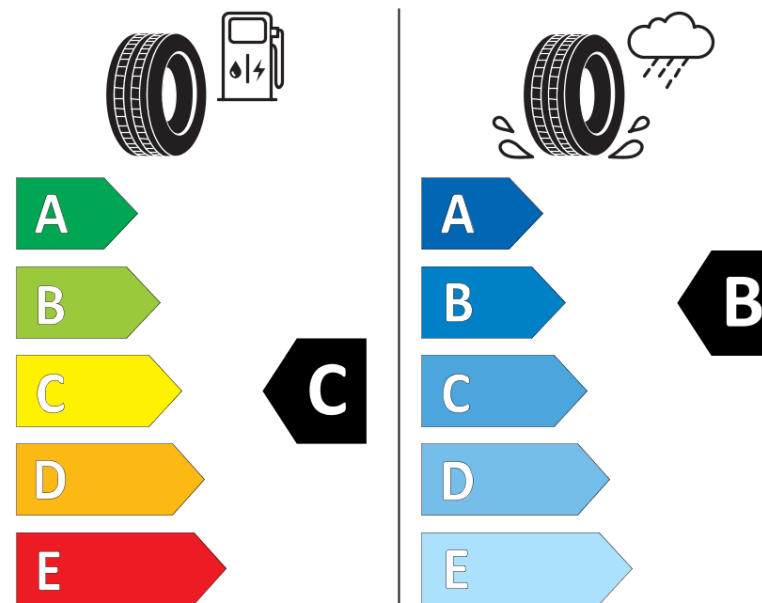

Product Information Sheet

Delegated Regulation (EU) 2020/740

Supplier name or trademark	BFGOODRICH
Commercial name or trade designation	ROUTE CONTROL S VG
Tyre type identifier	112597
Tyre size designation	245/70R17.5
Load-capacity index	136
Load-capacity index (Load index for Dual mounting)	134
Speed category symbol	M
Fuel efficiency class	C
Wet grip class	B
External rolling noise class	A
External rolling noise value	68 dB
Severe snow tyre	Yes
Date of start of production	16/16
Date of end of production	
Additional information	245/70R17.5 ROUTE CONTROL S TL 136/134M VG GO
Load-capacity index (Single Load index for additional service description)	
Load-capacity index (Dual Load index for additional service description)	
Speed category symbol (for Additional Service Description)	

ENERG

BFGOODRICH

112597

245/70R17.5 136/134 M

C3

2020/740