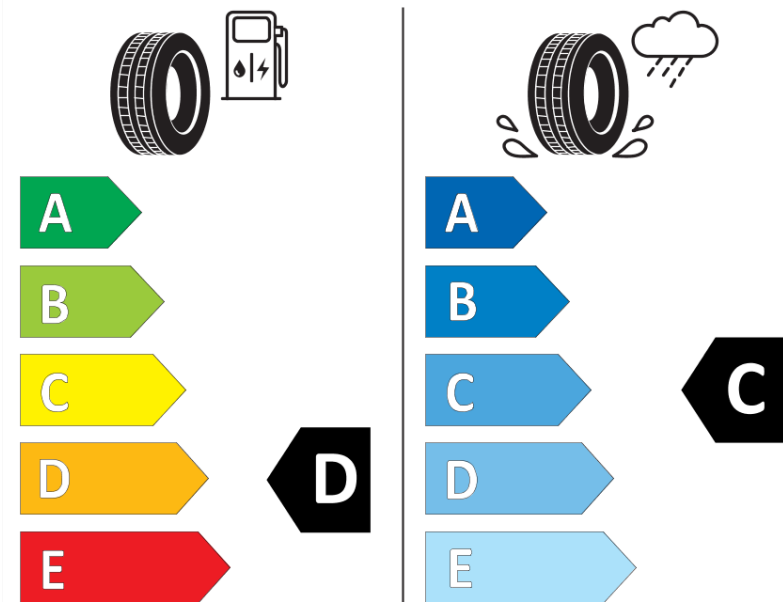

## Product Information Sheet

Delegated Regulation (EU) 2020/740

Supplier name or trademark	RIKEN
Commercial name or trade designation	ALL SEASON
Tyre type identifier	112666
Tyre size designation	205/55R16
Load-capacity index	91
Speed category symbol	H
Fuel efficiency class	D
Wet grip class	C
External rolling noise class	B
External rolling noise value	70 dB
Severe snow tyre	Yes
Ice tyre	No
Date of start of production	25/19
Date of end of production	
Load version	SL
Additional information	205/55 R16 91H TL ALL SEASON RI

# ENERG

RIKEN

112666

205/55R16 91 H

C1

2020/740