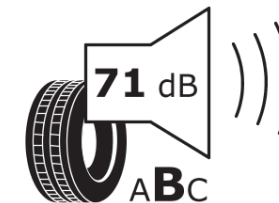

Product Information Sheet

Delegated Regulation (EU) 2020/740

Supplier name or trademark	MICHELIN
Commercial name or trade designation	PILOT SPORT 4 S MO1 A
Tyre type identifier	112679
Tyre size designation	265/35ZR21
Load-capacity index	101
Speed category symbol	(Y)
Fuel efficiency class	C
Wet grip class	B
External rolling noise class	B
External rolling noise value	71 dB
Severe snow tyre	No
Ice tyre	No
Date of start of production	13/20
Date of end of production	
Load version	XL
Additional information	265/35 ZR21 (101Y) XL TL PILOT SPORT 4 S MO1 A MI

ENERG

MICHELIN

112679

265/35ZR21 (101Y) XL

C1

2020/740