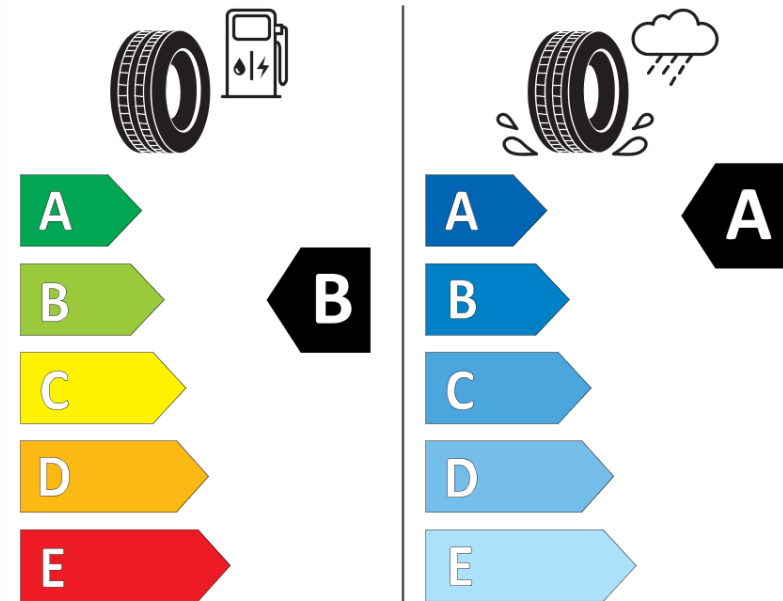

Product Information Sheet

Delegated Regulation (EU) 2020/740

Supplier name or trademark	MICHELIN
Commercial name or trade designation	PILOT SPORT 5
Tyre type identifier	112915
Tyre size designation	275/45ZR20
Load-capacity index	110
Speed category symbol	(Y)
Fuel efficiency class	B
Wet grip class	A
External rolling noise class	B
External rolling noise value	72 dB
Severe snow tyre	No
Ice tyre	No
Date of start of production	38/20
Date of end of production	
Load version	XL
Additional information	275/45 ZR20 (110Y) XL TL PILOT SPORT 5 MI

ENERG

MICHELIN

112915

275/45ZR20 (110Y) XL

C1

2020/740