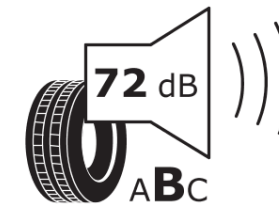

Product Information Sheet

Delegated Regulation (EU) 2020/740

Supplier name or trademark	MICHELIN
Commercial name or trade designation	PILOT SPORT 5
Tyre type identifier	112915
Tyre size designation	275/45ZR20
Load-capacity index	110
Speed category symbol	(Y)
Fuel efficiency class	B
Wet grip class	A
External rolling noise class	B
External rolling noise value	72 dB
Severe snow tyre	No
Ice tyre	No
Date of start of production	38/20
Date of end of production	
Load version	XL
Additional information	275/45 ZR20 (110Y) XL TL PILOT SPORT 5 MI

ENERG

MICHELIN

112915

275/45ZR20 (110Y) XL

C1

2020/740