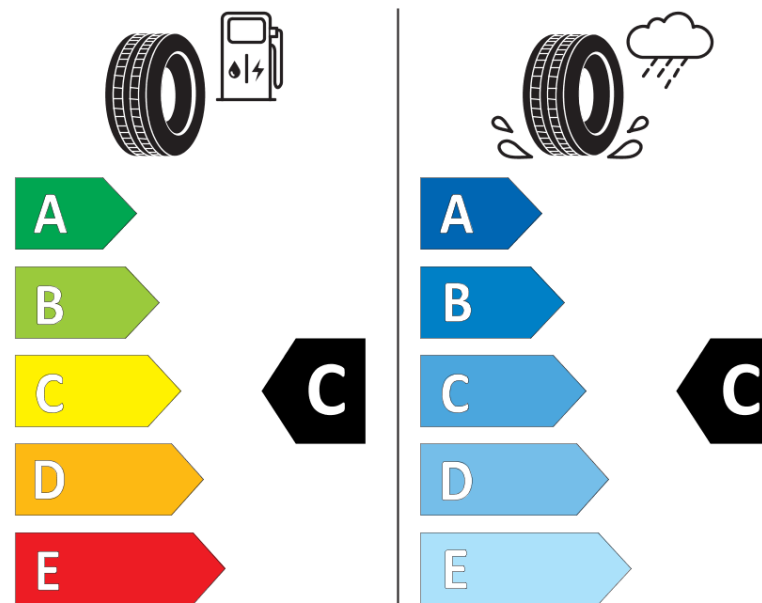

Product Information Sheet

Delegated Regulation (EU) 2020/740

Supplier name or trademark	ORIUM
Commercial name or trade designation	ROAD GO D VG
Tyre type identifier	120258
Tyre size designation	295/80R22.5
Load-capacity index	152
Load-capacity index (Load index for Dual mounting)	148
Speed category symbol	M
Fuel efficiency class	C
Wet grip class	C
External rolling noise class	A
External rolling noise value	73 dB
Severe snow tyre	Yes
Date of start of production	24/16
Date of end of production	
Additional information	295/80R22.5 ROAD GO D TL 152/148M VG OI
Load-capacity index (Single Load index for additional service description)	
Load-capacity index (Dual Load index for additional service description)	

Speed category symbol (for Additional Service Description)

ENERG

ORIUM

120258

295/80R22.5 152/148 M

C3

2020/740