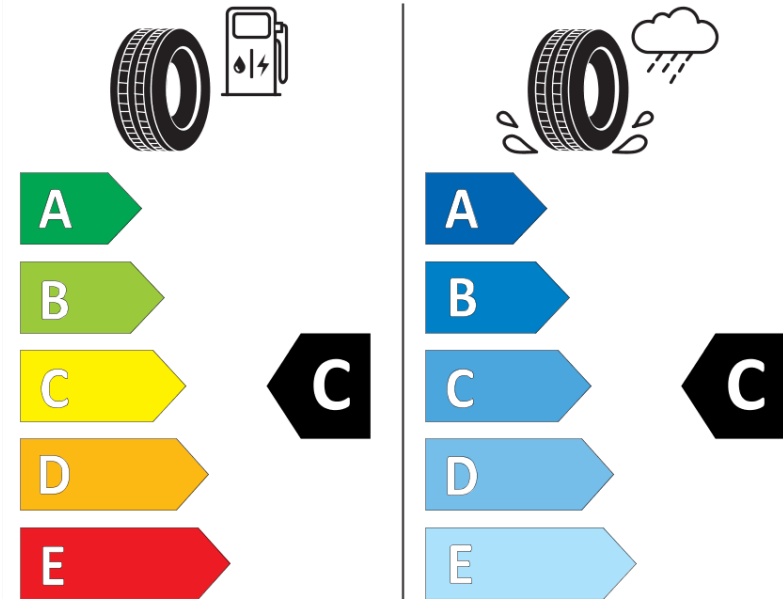

Product Information Sheet

Delegated Regulation (EU) 2020/740

Supplier name or trademark	MICHELIN
Commercial name or trade designation	CROSSCLIMATE+
Tyre type identifier	120259
Tyre size designation	185/60R14
Load-capacity index	86
Speed category symbol	H
Fuel efficiency class	C
Wet grip class	C
External rolling noise class	A
External rolling noise value	68 dB
Severe snow tyre	Yes
Ice tyre	No
Date of start of production	26/16
Date of end of production	
Load version	XL
Additional information	185/60 R14 86H XL TL CROSSCLIMATE+ MI

ENERG

MICHELIN

120259

185/60R14 86 H

C1

2020/740