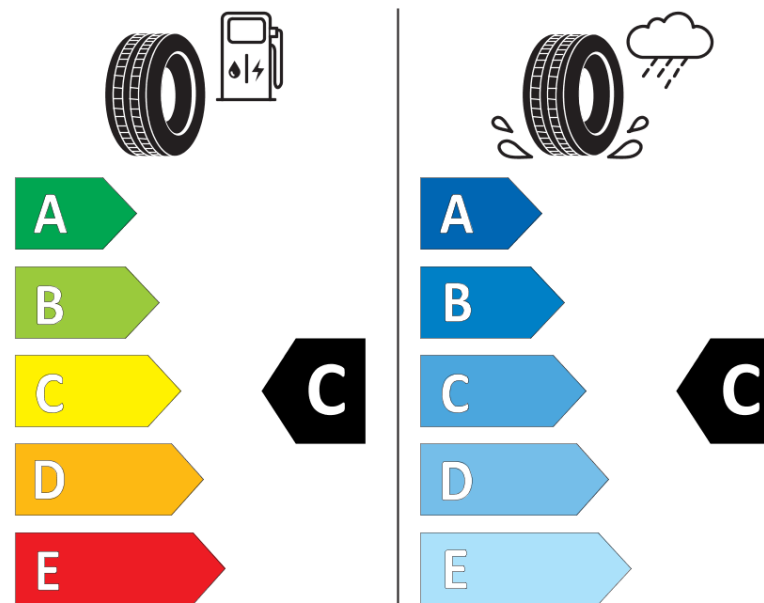

KORMORAN

120264

215/65R16 102 H

C1