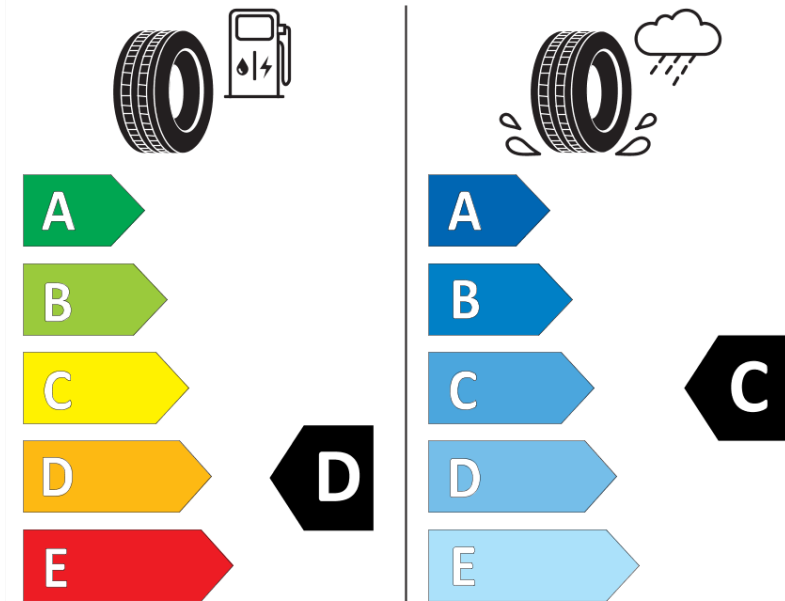

Product Information Sheet

Delegated Regulation (EU) 2020/740

Supplier name or trademark	TAURUS
Commercial name or trade designation	TOURING
Tyre type identifier	120287
Tyre size designation	175/70R14
Load-capacity index	84
Speed category symbol	T
Fuel efficiency class	D
Wet grip class	C
External rolling noise class	B
External rolling noise value	68 dB
Severe snow tyre	No
Ice tyre	No
Date of start of production	37/16
Date of end of production	
Load version	SL
Additional information	175/70 R14 84T TL TOURING TA

ENERG

TAURUS

120287

175/70R14 84 T

C1

2020/740