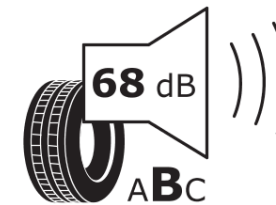

Product Information Sheet

Delegated Regulation (EU) 2020/740

Supplier name or trademark	TAURUS
Commercial name or trade designation	TOURING
Tyre type identifier	120287
Tyre size designation	175/70R14
Load-capacity index	84
Speed category symbol	T
Fuel efficiency class	D
Wet grip class	C
External rolling noise class	B
External rolling noise value	68 dB
Severe snow tyre	No
Ice tyre	No
Date of start of production	37/16
Date of end of production	
Load version	SL
Additional information	175/70 R14 84T TL TOURING TA

ENERG

TAURUS

120287

175/70R14 84 T

C1

2020/740