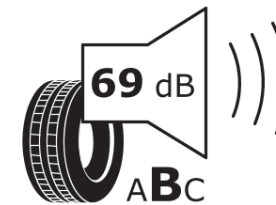

Product Information Sheet

Delegated Regulation (EU) 2020/740

Supplier name or trademark	MICHELIN
Commercial name or trade designation	PRIMACY 4
Tyre type identifier	120354
Tyre size designation	195/55R15
Load-capacity index	85
Speed category symbol	V
Fuel efficiency class	C
Wet grip class	A
External rolling noise class	B
External rolling noise value	69 dB
Severe snow tyre	No
Ice tyre	No
Date of start of production	25/17
Date of end of production	
Load version	SL
Additional information	195/55 R15 85V TL PRIMACY 4 MI

ENERG

MICHELIN

120354

195/55R15 85 V

C1

2020/740