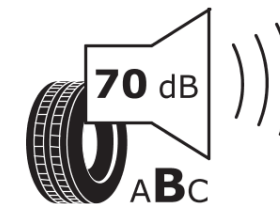

ENERG

MICHELIN

120408

225/45R18 95 H

C1