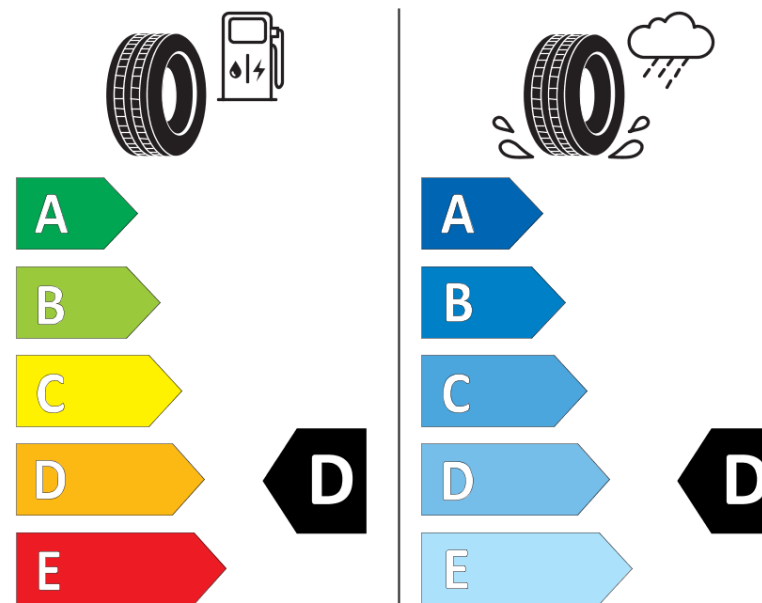

Product Information Sheet

Delegated Regulation (EU) 2020/740

Supplier name or trademark	STRRIA
Commercial name or trade designation	ROAD-TERRAIN
Tyre type identifier	120607
Tyre size designation	265/70R15
Load-capacity index	116
Speed category symbol	T
Fuel efficiency class	D
Wet grip class	D
External rolling noise class	B
External rolling noise value	73 dB
Severe snow tyre	No
Ice tyre	No
Date of start of production	13/19
Date of end of production	
Load version	XL
Additional information	265/70 R15 116T XL TL ROAD-TERRAIN S4

ENERG

STRRIA

120607

265/70R15 116 T

C1

2020/740