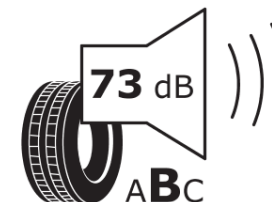

ENERG

STRRIA

120607

265/70R15 116 T

C1