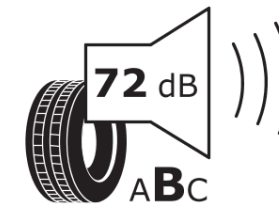

Product Information Sheet

Delegated Regulation (EU) 2020/740

Supplier name or trademark	MICHELIN
Commercial name or trade designation	PILOT SPORT 5
Tyre type identifier	120853
Tyre size designation	225/45ZR19
Load-capacity index	96
Speed category symbol	(Y)
Fuel efficiency class	C
Wet grip class	A
External rolling noise class	B
External rolling noise value	72 dB
Severe snow tyre	No
Ice tyre	No
Date of start of production	38/20
Date of end of production	
Load version	XL
Additional information	225/45 ZR19 (96Y) XL TL PILOT SPORT 5 MI

ENERG

MICHELIN

120853

225/45ZR19 (96Y) XL

C1

2020/740