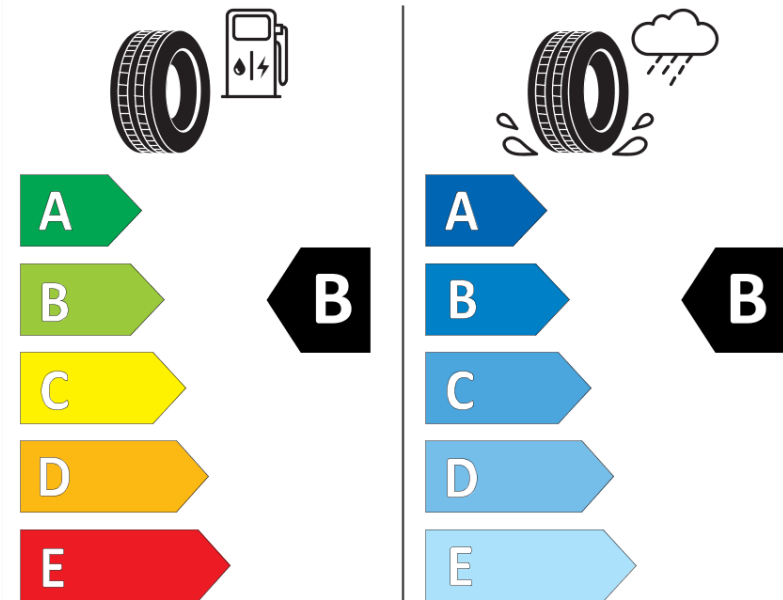

## Product Information Sheet

Delegated Regulation (EU) 2020/740

Supplier name or trademark	<b>MICHELIN</b>
Commercial name or trade designation	<b>CROSSCLIMATE 2 SUV</b>
Tyre type identifier	<b>120886</b>
Tyre size designation	<b>235/60R18</b>
Load-capacity index	<b>107</b>
Speed category symbol	<b>V</b>
Fuel efficiency class	<b>B</b>
Wet grip class	<b>B</b>
External rolling noise class	<b>B</b>
External rolling noise value	<b>71 dB</b>
Severe snow tyre	<b>Yes</b>
Ice tyre	<b>No</b>
Date of start of production	<b>48/20</b>
Date of end of production	
Load version	<b>XL</b>
Additional information	<b>235/60 R18 107V XL TL CROSSCLIMATE 2 SUV MI</b>

# ENERG

**MICHELIN**

120886

235/60R18 107 V XL

C1

2020/740