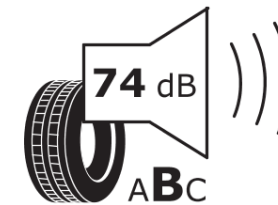

ENERG

MICHELIN

120921

285/45R22 114 V XL

C1