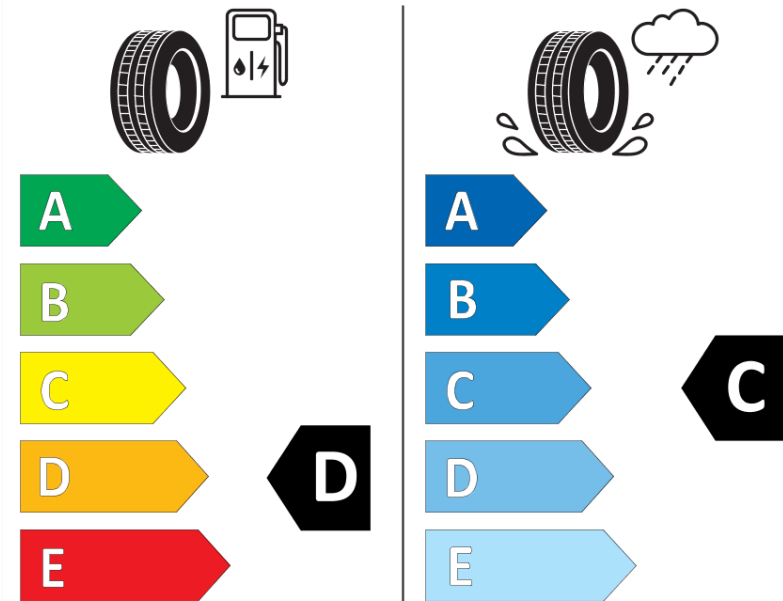

Product Information Sheet

Delegated Regulation (EU) 2020/740

Supplier name or trademark	MICHELIN
Commercial name or trade designation	PILOT ALPIN 5 SUV
Tyre type identifier	120940
Tyre size designation	245/45R20
Load-capacity index	103
Speed category symbol	V
Fuel efficiency class	D
Wet grip class	C
External rolling noise class	B
External rolling noise value	70 dB
Severe snow tyre	Yes
Ice tyre	No
Date of start of production	09/21
Date of end of production	
Load version	XL
Additional information	245/45 R20 103V XL TL PILOT ALPIN 5 SUV ZP MI

ENERG

MICHELIN

120940

245/45R20 103 V XL

C1