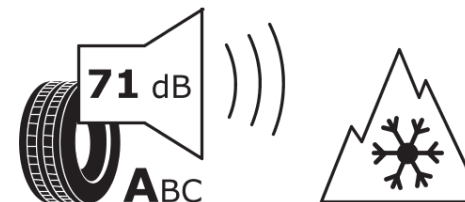

Product Information Sheet

Delegated Regulation (EU) 2020/740

Supplier name or trademark	KLEBER
Commercial name or trade designation	TRANSALP 2+
Tyre type identifier	121191
Tyre size designation	205/65R16C
Load-capacity index	107
Load-capacity index (Load index for Dual mounting)	105
Speed category symbol	T
Fuel efficiency class	C
Wet grip class	B
External rolling noise class	A
External rolling noise value	71 dB
Severe snow tyre	Yes
Date of start of production	09/22
Date of end of production	
Additional information	205/65 R16C 107/105T TL TRANSALP 2+ KL

Load-capacity index (Single Load index for additional service description)

Load-capacity index (Dual Load index for additional service description)

Speed category symbol (for Additional Service Description)

KLEBER

121191

205/65R16C 107/105 T

C2

2020/740