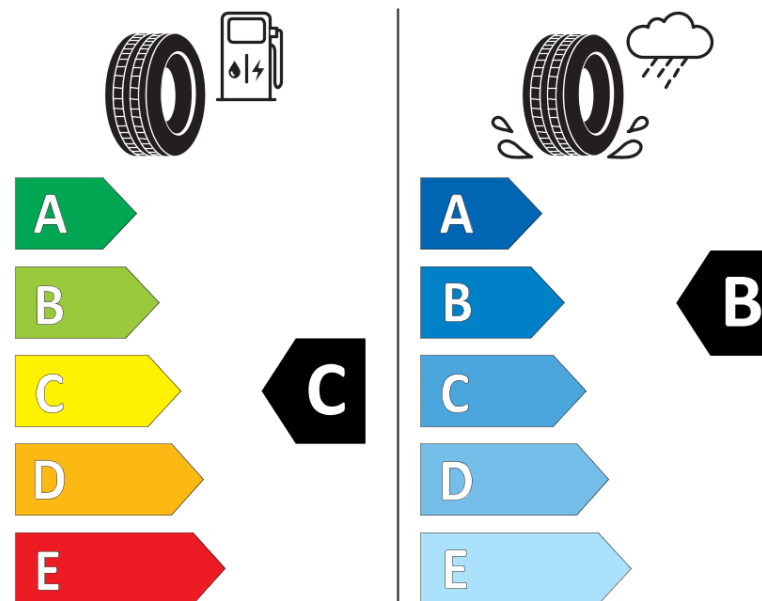

Product Information Sheet

Delegated Regulation (EU) 2020/740

Supplier name or trademark	KLEBER
Commercial name or trade designation	TRANSALP 2+
Tyre type identifier	121191
Tyre size designation	205/65R16C
Load-capacity index	107
Load-capacity index (Load index for Dual mounting)	105
Speed category symbol	T
Fuel efficiency class	C
Wet grip class	B
External rolling noise class	A
External rolling noise value	71 dB
Severe snow tyre	Yes
Date of start of production	09/22
Date of end of production	
Additional information	205/65 R16C 107/105T TL TRANSALP 2+ KL

Load-capacity index (Single Load index for additional service description)

Load-capacity index (Dual Load index for additional service description)

Speed category symbol (for Additional Service Description)

KLEBER

121191

205/65R16C 107/105 T

C2

2020/740