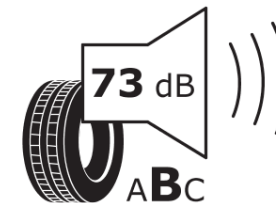

## Product Information Sheet

Delegated Regulation (EU) 2020/740

Supplier name or trademark	<b>MICHELIN</b>
Commercial name or trade designation	<b>PILOT SPORT S 5</b>
Tyre type identifier	<b>121379</b>
Tyre size designation	<b>275/35ZR21</b>
Load-capacity index	<b>103</b>
Speed category symbol	<b>(Y)</b>
Fuel efficiency class	<b>C</b>
Wet grip class	<b>B</b>
External rolling noise class	<b>B</b>
External rolling noise value	<b>73 dB</b>
Severe snow tyre	<b>No</b>
Ice tyre	<b>No</b>
Date of start of production	<b>21/24</b>
Date of end of production	
Load version	<b>XL</b>
Additional information	<b>275/35 ZR21 (103Y) XL TL PILOT SPORT S 5 ND1 MI</b>

# ENERG

**MICHELIN**

121379

275/35ZR21 (103Y) XL

C1

2020/740