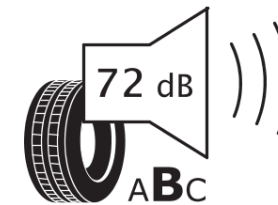

ENERG

MICHELIN

121434

245/35R18 92 Y XL

C1