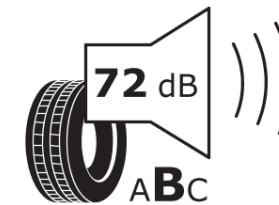

ENERG

MICHELIN

121586

255/45R20 101 W

C1