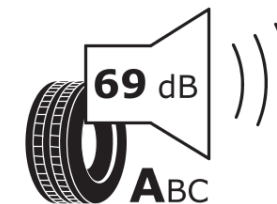

ENERGY

MICHELIN

121611

245/45R19 102 W XL

C1