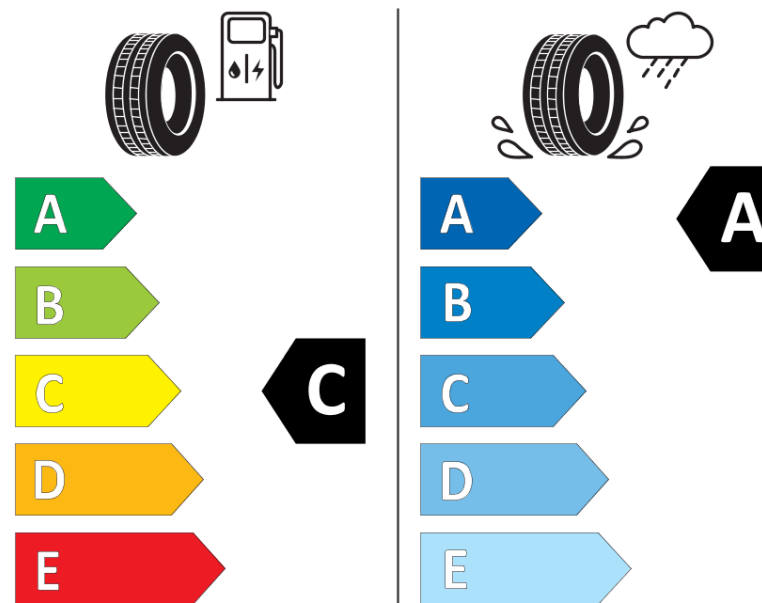

Product Information Sheet

Delegated Regulation (EU) 2020/740

Supplier name or trademark	KLEBER
Commercial name or trade designation	TRANSPRO 2
Tyre type identifier	121857
Tyre size designation	195/65R16C
Load-capacity index	104
Load-capacity index (Load index for Dual mounting)	102
Speed category symbol	R
Fuel efficiency class	C
Wet grip class	A
External rolling noise class	B
External rolling noise value	72 dB
Severe snow tyre	No
Date of start of production	14/22
Date of end of production	
Additional information	195/65 R16C 104/102R (100T) TL TRANSPRO 2 KL

Load-capacity index (Single Load index for additional service description)

Load-capacity index (Dual Load index for additional service description)

Speed category symbol (for Additional Service Description) **T**

KLEBER

121857

195/65R16C 104/102 R

C2

2020/740