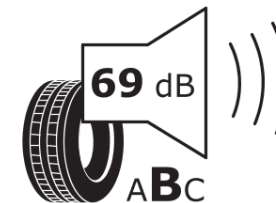

Product Information Sheet

Delegated Regulation (EU) 2020/740

Supplier name or trademark	MICHELIN
Commercial name or trade designation	PRIMACY 4
Tyre type identifier	122654
Tyre size designation	235/45R17
Load-capacity index	94
Speed category symbol	W
Fuel efficiency class	C
Wet grip class	A
External rolling noise class	B
External rolling noise value	69 dB
Severe snow tyre	No
Ice tyre	No
Date of start of production	40/16
Date of end of production	
Load version	SL
Additional information	235/45 R17 94W TL PRIMACY 4 MI

ENERG

MICHELIN

122654

235/45R17 94 W

C1

2020/740